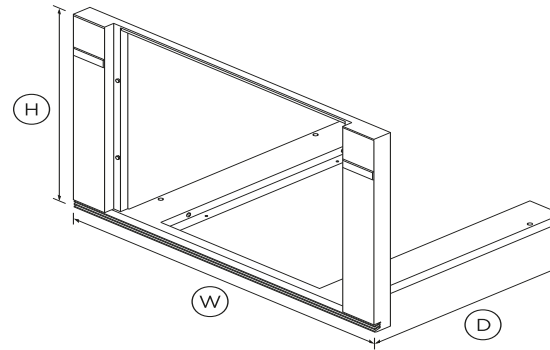

## DIMENSIONS

Height	18 <sup>13</sup> / <sub>16</sub> "
Width	29 <sup>13</sup> / <sub>16</sub> "

and specifications may change at any time. You should therefore check with Fisher & Paykel's Customer Care Centre to ensure this page correctly describes the model currently available. © Fisher & Paykel Appliances Ltd 2020

### Product dimensions

Height	18 <sup>13</sup> / <sub>16</sub> "
Width	29 <sup>13</sup> / <sub>16</sub> "

SKU	81226
-----	-------

TEST The product dimensions and specifications in this page apply to the specific product and model. Under our policy of continuous improvement, these dimensions