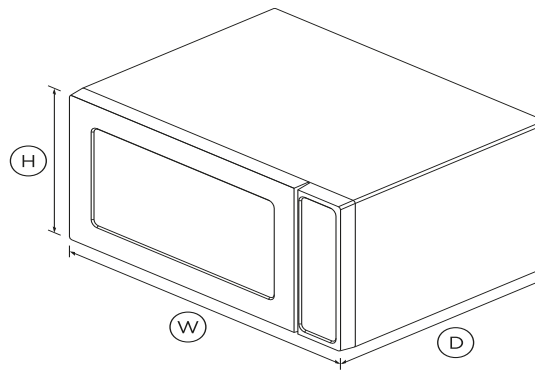

# Traditional Microwave, 24"

Series 5 | Contemporary

Stainless Steel

Heat or reheat entire dishes at once, fast, thanks to 1200 watts of power with multiple cook functions.

- Five cooking modes including Defrost, Warm and Reheat
- 2 cubic feet total capacity
- Use the 30" Microwave trim kit to integrate this microwave with your cabinetry

## DIMENSIONS

Height	13 <sup>3</sup> / <sub>8</sub> "
Width	24 "
Depth	19 <sup>1</sup> / <sub>8</sub> "

Height	13 <sup>3</sup> / <sub>8</sub> "
Width	24 "

SKU	70996
-----	-------

TEST The product dimensions and specifications in this page apply to the specific product and model. Under our policy of continuous improvement, these dimensions and specifications may change at any time. You should therefore check with Fisher & Paykel's Customer Care Centre to ensure this page correctly describes the model currently available. ? Fisher & Paykel Appliances Ltd 2020