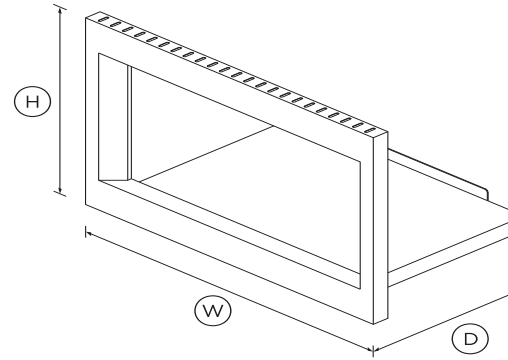

# Microwave Trim Kit Accessory

Series 5 | Contemporary

Stainless Steel

This microwave trim kit integrates our 24" traditional microwave into your surrounding cabinetry.

- Pairs with our Traditional Microwave (MO-24SS-3Y)

## DIMENSIONS

SKU

70866

TEST The product dimensions and specifications in this page apply to the specific product and model. Under our policy of continuous improvement, these dimensions and specifications may change at any time. You should therefore check with Fisher & Paykel's Customer Care Centre to ensure this page correctly describes the model currently available. ? Fisher & Paykel Appliances Ltd 2020