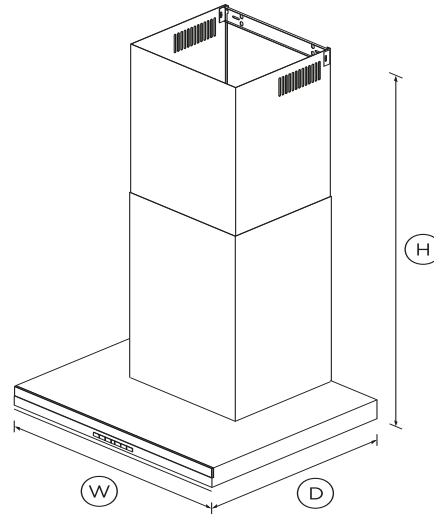

Wall Range Hood, 24", Box Chimney

Series 7 | Contemporary

Stainless Steel and Glass

The wall chimney range hood has contemporary styling, extracting steam, grease and cooking odors quietly and efficiently.

- With four fan speeds, select the perfect extraction rate for your cooking
- Energy-efficient LED lighting to illuminate your cooking surface
- Powerful 600CFM maximum airflow

DIMENSIONS

Height	23 ³ / ₄ - 41 ¹ / ₁₆ "
Width	23 ⁹ / ₁₆ "
Depth	19 ¹¹ / ₁₆ "