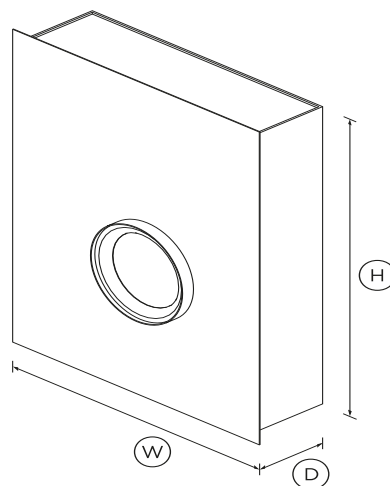

## DIMENSIONS

Height	8 1/4"
Width	26 3/4"
Depth	33 1/4"

SKU	50047
-----	-------

TEST The product dimensions and specifications in this page apply to the specific product and model. Under our policy of continuous improvement, these dimensions and specifications may change at any time. You should therefore check with Fisher & Paykel's Customer Care Centre to ensure this page correctly describes the model currently available. ? Fisher & Paykel Appliances Ltd 2020