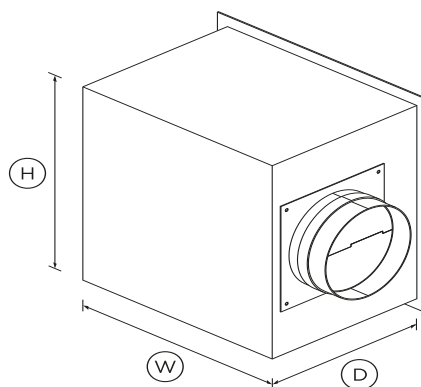

Internal Blower

Series 7 | Professional

Stainless Steel

DIMENSIONS

Height	13 "
Width	10 "
Depth	13 "

SKU	50046
-----	-------

TEST The product dimensions and specifications in this page apply to the specific product and model. Under our policy of continuous improvement, these dimensions and specifications may change at any time. You should therefore check with Fisher & Paykel's Customer Care Centre to ensure this page correctly describes the model currently available. ? Fisher & Paykel Appliances Ltd 2020