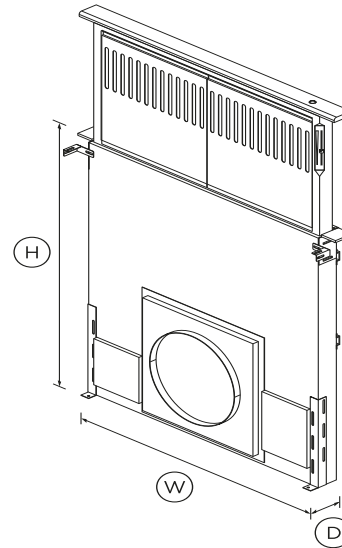

Downdraft Range Hood, 30", Telescopic

Series 7 | Professional

Stainless Steel

Perfectly hidden away behind your cooktop, this 30" downdraft range hood can be raised while cooking, for efficient extraction.

- Seamlessly integrates into your kitchen, sliding up from your cooktop when you need it
- Raises to 14" height for better steam, grease and odor-capture efficiency
- Pair with our remote 1200CFM or our internal 600CFM blower for quiet and effective extraction

DIMENSIONS

Height	28 1/4" - 42 1/4"
Width	30"
Depth	2 1/8"

TEST The product dimensions and specifications in this page apply to the specific product and model. Under our policy of continuous improvement, these dimensions and specifications may change at any time. You should therefore check with Fisher & Paykel's Customer Care Centre to ensure this page correctly describes the model currently available. © Fisher & Paykel Appliances Ltd 2020