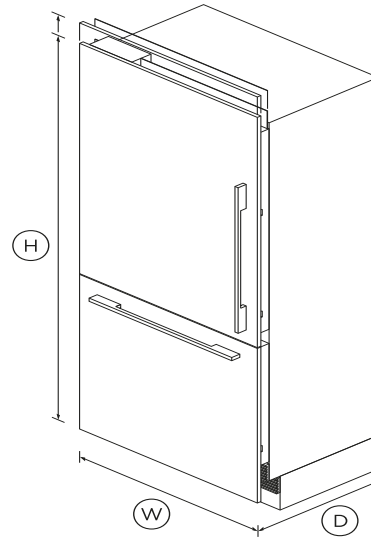

Integrated Refrigerator Freezer, 36", Ice

Series 7 | Integrated

Panel Ready | Left hinge

Choose a roomy refrigerator with ice maker. Fits flush with your custom cabinetry or with our stainless steel panels.

- ActiveSmart™ technology helps keep food fresher for longer by constantly maintaining the ideal temperature
- Customize with your own kitchen cabinetry or purchase our stainless steel door panel accessory
- Spacious bottom freezer with full extension drawer, and Internal ice maker with boost for busy times
- Can be fitted for a height of 80 or 84 inches

DIMENSIONS

Height	79 13/16"
Width	35 1/16"
Depth	23 3/4"

FEATURES & BENEFITS

ActiveSmart™ Foodcare

<>

Clever energy

Your refrigerator adapts to daily use by cooling and defrosting only when needed. This means your refrigerator uses the energy it needs without compromising on food care.