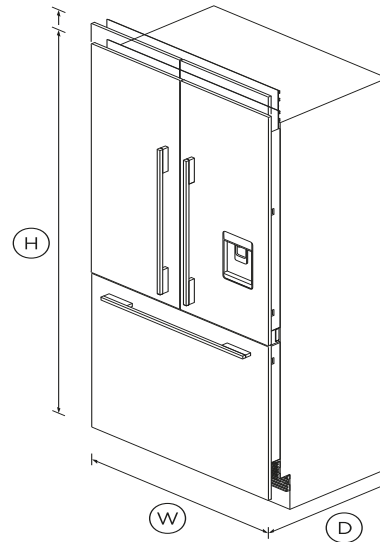

Integrated French Door Refrigerator Freezer, 36", Ice & Water

Series 7 | Integrated

Panel Ready | French hinge

This large capacity refrigerator with bottom freezer seamlessly integrates into your kitchen, fitting flush into your cabinetry.

- ActiveSmart™ technology helps keep food fresher for longer by constantly maintaining the ideal temperature
- Stainless steel door panel purchased separately – with water dispenser option available
- Internal ice maker with boost for busy times
- Can be fitted for a height of 80 or 84 inches

DIMENSIONS

Height	79 13/16"
Width	35 1/16"
Depth	23 3/4"

FEATURES & BENEFITS

ActiveSmart™ Foodcare

ActiveSmart™ Foodcare learns how you live. It's technology which understands how you use your fridge and adjusts temperature, airflow and humidity inside to help keep food fresher for longer.