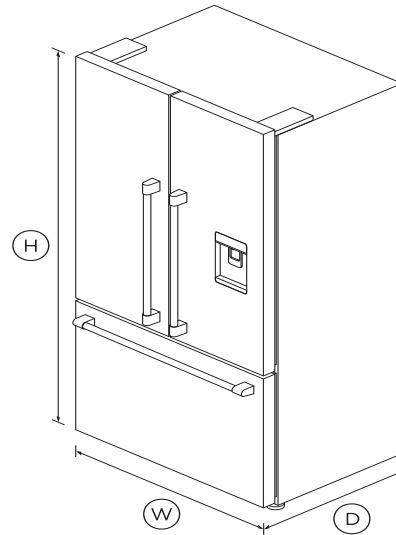

Freestanding French Door Refrigerator Freezer, 36", 20.1 cu ft, Ice & Water

Series 7 | Professional

Stainless Steel | French hinge

Styled like a refrigerator found in a professional kitchen, with serious storage capacity and stylish stainless steel finish.

DIMENSIONS

Height	70 3/4"
Width	35 7/16"
Depth	27 3/8"

FEATURES & BENEFITS

ActiveSmart™ Foodcare

ActiveSmart™ Foodcare learns how you live. It's technology which understands how you use your refrigerator and adjusts temperature, airflow and humidity inside to help keep food fresher for longer.