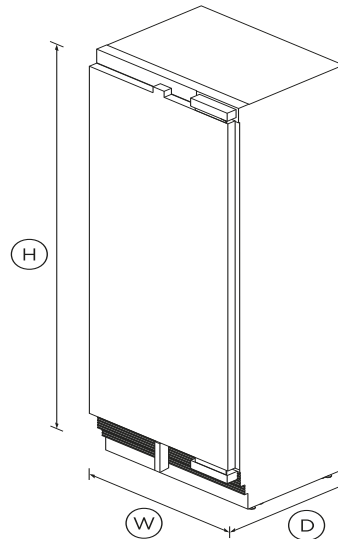

Integrated Column Refrigerator, 30", Water

Series 9 | integrated

Panel Ready | Left hinge

Install it separately or pair with another Column for seamless integration – this model is left hinge with stainless steel interior.

DIMENSIONS

Height	84 "
Width	29 ³ / ₄ "
Depth	24 "

FEATURES & BENEFITS

Variable temperature zones

Create the perfect climate by storing food at their optimal temperature. Change a compartment to Fridge, Pantry or Chill.