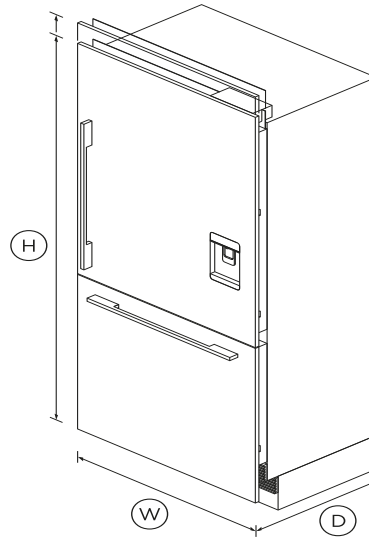

Integrated Refrigerator Freezer, 36", Ice & Water

Series 7 | Integrated

Panel Ready | Right Hinge

Choose a roomy refrigerator in stylish stainless steel, including slimline water dispenser. Fits flush into surrounding cabinetry.

- ActiveSmart™ technology helps keep food fresher for longer by constantly maintaining the ideal temperature
- Stainless steel door panel purchased separately - with water dispenser option available
- Spacious bottom freezer with full extension drawer, and Internal ice maker with boost for busy times
- Can be fitted for a height of 80 or 84 inches

DIMENSIONS

Height	79 ⁷ / ₈ "
Width	35 ¹¹ / ₁₆ "
Depth	23 ³ / ₄ "

FEATURES & BENEFITS

ActiveSmart™ Foodcare

ActiveSmart™ Foodcare learns how you live. It's technology which understands how you use your fridge and adjusts temperature, airflow and humidity inside to help keep food fresher for longer.