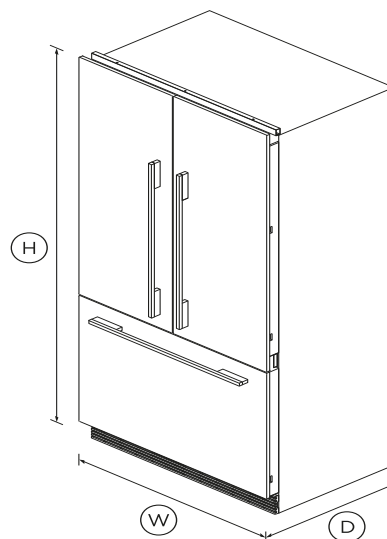

Integrated French Door Refrigerator Freezer, 36", Ice

Series 7 | Integrated

Panel Ready

This large capacity refrigerator with bottom freezer seamlessly integrates into your kitchen, fitting flush into your cabinetry.

DIMENSIONS

Height	71 ¹³ / ₁₆ "
Width	35 ²¹ / ₃₂ "
Depth	23 ³ / ₄ "

FEATURES & BENEFITS

ActiveSmart™ Foodcare

ActiveSmart™ Foodcare learns how you live. It's technology which understands how you use your fridge and adjusts temperature, airflow and humidity inside to help keep food fresher for longer.