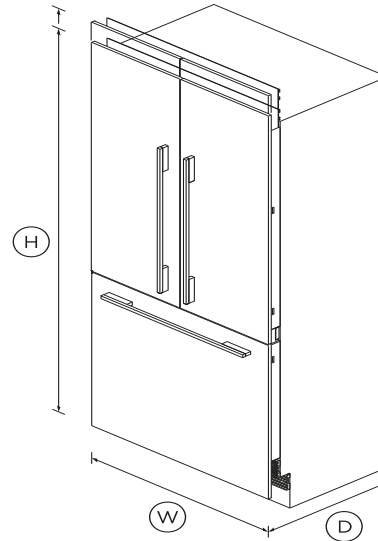

Integrated French Door Refrigerator Freezer, 36", Ice

Series 7 | Integrated

Panel Ready

This large capacity refrigerator with bottom freezer seamlessly integrates into your kitchen, fitting flush into your cabinetry.

- ActiveSmart™ technology helps keep food fresher for longer by constantly maintaining the ideal temperature
- Customize with your own kitchen cabinetry or purchase our stainless steel door panel accessory
- Spacious bottom freezer with full extension drawer gives easy access to frozen goods
- Can be fitted for a height of 80 or 84 inches

DIMENSIONS

Height	79 ²⁷ / ₃₂ "
Width	35 ²¹ / ₃₂ "
Depth	23 ³ / ₄ "

FEATURES & BENEFITS

ActiveSmart™ Foodcare

ActiveSmart™ Foodcare learns how you live. It's technology which understands how you use your fridge and adjusts temperature, airflow and humidity inside to help keep food fresher for longer.