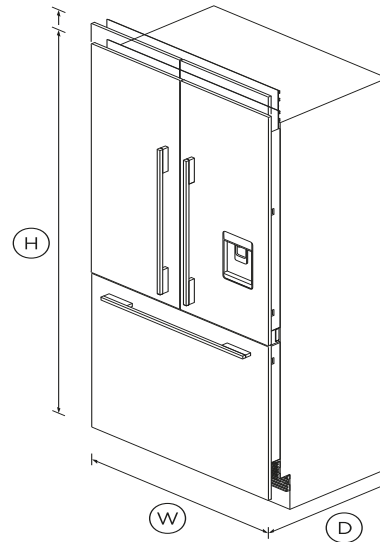

# Integrated French Door Refrigerator Freezer, 36", Ice & Water

Series 7 | integrated

Panel Ready

This large capacity refrigerator with bottom freezer seamlessly integrates into your kitchen, fitting flush into your cabinetry.

- ActiveSmart™ technology helps keep food fresher for longer by constantly maintaining the ideal temperature
- Stainless steel door panel purchased separately – with water dispenser option available
- Internal ice maker with boost for busy times
- Can be fitted for a height of 80 or 84 inches

## DIMENSIONS

Height	79 <sup>27</sup> / <sub>32</sub> "
Width	35 <sup>21</sup> / <sub>32</sub> "
Depth	23 <sup>3</sup> / <sub>4</sub> "