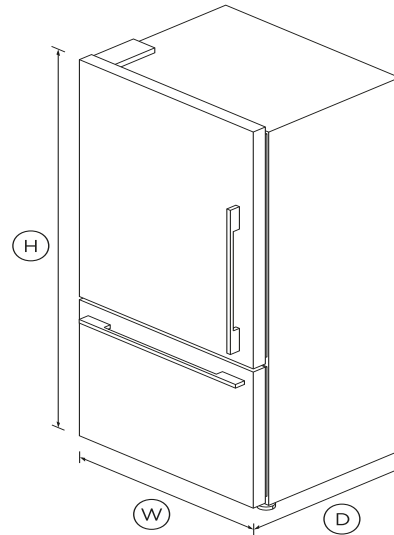

Freestanding Refrigerator Freezer, 32", 17.1 cu ft, Ice

Series 7 | Contemporary

Stainless Steel | Left hinge

This stylish left hinge refrigerator is designed to fit flush with your cabinetry and comes in timeless stainless steel.

DIMENSIONS

Height	67 ¹ / ₂ "
Width	31 ³ / ₃₂ "
Depth	27 ³ / ₈ "

FEATURES & BENEFITS

ActiveSmart™ Foodcare

This refrigerator freezer adapts to daily use by cooling and defrosting only when needed. ActiveSmart™ Foodcare technology uses energy efficiently without compromising on food care.

Product dimensions

Depth **27 ³/₈ "**
 Height **67 ¹/₂ "**
 Width **31 ³/₃₂ "**

Refrigerator features

- Adjustable door shelves **4**
- Adjustable glass shelves **4**
- Covered door shelves **2**
- Door alarm •
- Front levelling feet •
- Fruit and vegetable bins **2**
- LED lighting •
- Rear rollers •
- SmartTouch control panel •
- Stackable bottle holders **4**