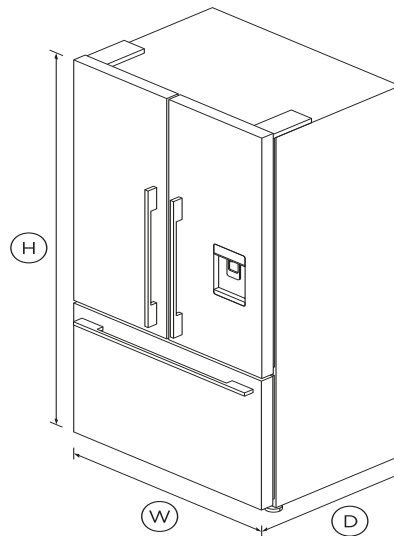

Freestanding French Door Refrigerator Freezer, 36", 20.1 cu ft, Ice & Water

Series 7 | Contemporary

Black Stainless Steel | French hinge

Make a statement in black. With large capacity, water dispenser and ice maker, this French Door model has both style and substance.

- With brushed metal handles

DIMENSIONS

Height	70 ¹⁵ / ₃₂ "
Width	35 ⁷ / ₁₆ "
Depth	27 ³ / ₈ "

FEATURES & BENEFITS

ActiveSmart™ Foodcare

ActiveSmart™ technology understands that the refrigerator door is the most opened in the house. It constantly adjust temperature, airflow and humidity, maintaining an optimum environment and helping keep food fresher for longer.