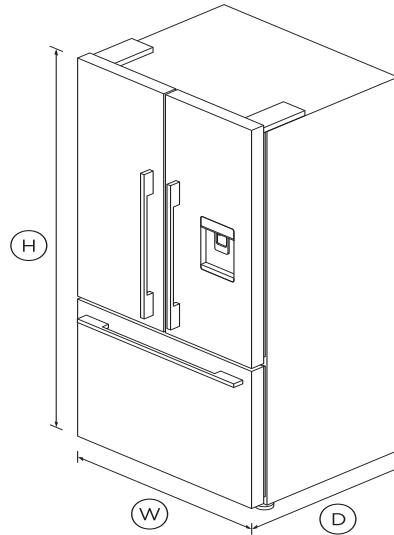

Freestanding French Door Refrigerator, 31", 17.5 cu ft, Ice & Water

Series 7 | Contemporary

Black Stainless Steel | French hinge

Make a statement in black. With large capacity and flexible storage, water dispenser and ice maker, this model has style and substance.

- ActiveSmart™ technology helps keep food fresher for longer by constantly maintaining the ideal temperature
- Spacious bottom freezer with full extension drawer gives easy access to frozen goods

DIMENSIONS

Height	67 ³³ / ₆₄ "
Width	31 ³ / ₃₂ "
Depth	27 ³ / ₈ "

FEATURES & BENEFITS

ActiveSmart™ Foodcare

ActiveSmart™ technology understands that the refrigerator door is the most opened in the house. It constantly adjust temperature, airflow and humidity, maintaining an optimum environment and helping keep food fresher for longer.