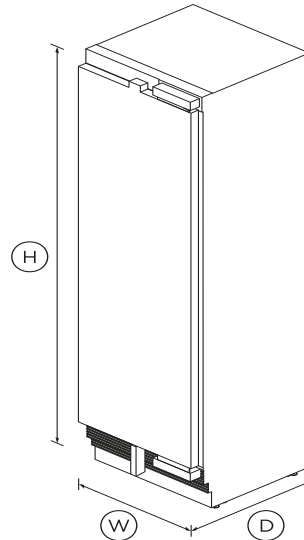

Integrated Column Refrigerator, 24"

Series 9 | Integrated

Panel Ready | Right Hinge

Install it separately or pair with another Column for seamless integration – this model is right hinge with stainless steel interior.

DIMENSIONS

Height	84 "
Width	23 ³ / ₄ "
Depth	24 "

FEATURES & BENEFITS

Variable Temperature Zones

Food is stored in two separate zones. You have the choice of three food modes: Fridge 32°F to 44°F, Pantry 52°F to 56°F and Chill 29°F to 32°F.