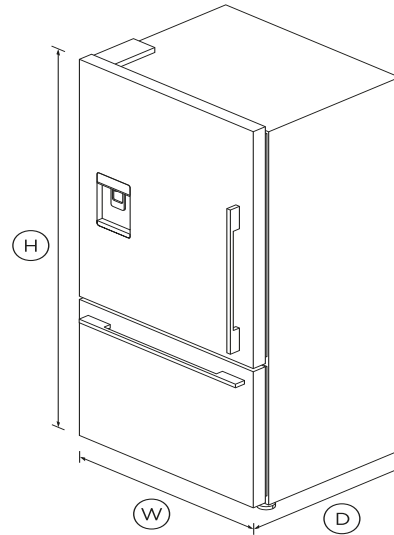

Freestanding Refrigerator Freezer, 32", 17.1 cu ft, Ice & Water

Series 7 | Contemporary

Stainless Steel | Left hinge

This stylish left hinge refrigerator has a large capacity and comes in timeless stainless steel.

DIMENSIONS

Height	67 ¹⁷ / ₃₂ "
Width	31 ³ / ₃₂ "
Depth	27 ³ / ₈ "

FEATURES & BENEFITS

ActiveSmart™ Foodcare

<>

Easy cleaning

No more permanent dirty marks with our EZKleen feature for stainless steel refrigerators. Anti-fingerprint coating means you simply wipe clean any marks. Spill-safe secure glass shelves easily capture any drips or leaks.