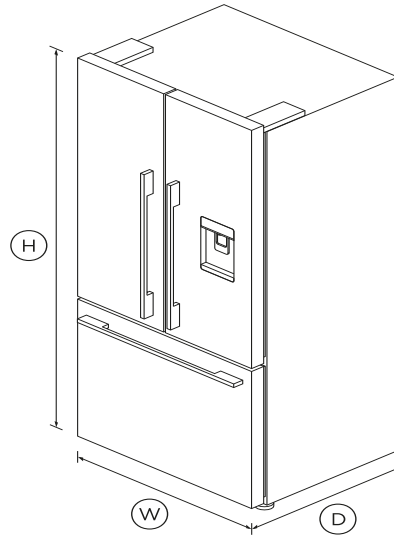

Freestanding French Door Refrigerator Freezer, 32", 17 cu ft, Ice & Water

Series 7 | Contemporary

Stainless Steel | French hinge

Designed for those who need plenty of flexible space for their cold and frozen food storage, with a stylish stainless steel finish.

- ActiveSmart™ technology helps keep food fresher for longer by constantly maintaining the ideal temperature
- Spacious bottom freezer with full extension drawer gives easy access to frozen goods

DIMENSIONS

Height	67 ¹⁷ / ₃₂ "
Width	31 ³ / ₃₂ "
Depth	27 ³ / ₈ "

FEATURES & BENEFITS

ActiveSmart™ Foodcare

ActiveSmart™ Foodcare learns how you live. It's technology which understands how you use your fridge and adjusts temperature, airflow and humidity inside to help keep food fresher for longer.