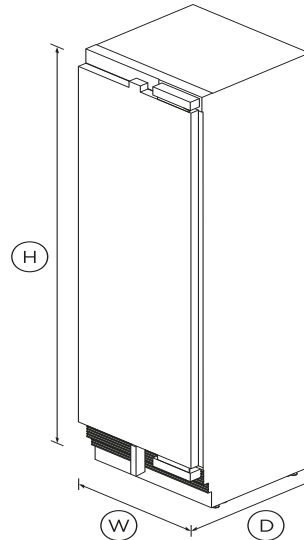

Integrated Column Refrigerator, 24"

Series 9 | Integrated

Panel Ready | Right Hinge

Install it separately or pair with another Column for seamless kitchen integration - this model is right hinge with white interior.

DIMENSIONS

Height	84 "
Width	23 ³ / ₄ "
Depth	24 "

FEATURES & BENEFITS

Variable Temperature Zones

Food is stored in two separate zones. You have the choice of three food modes: Fridge 32°F to 44°F, Pantry 52°F to 56°F and Chill 29°F to 32°F.