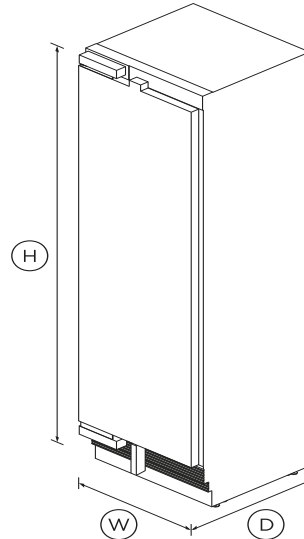

Integrated Column Refrigerator, 24"

Series 9 | Integrated

Panel Ready | Left hinge

Install it separately or pair with another Column for seamless kitchen integration - this model is left hinge with white interior.

DIMENSIONS

Height	84 "
Width	23 ³ / ₄ "
Depth	24 "

FEATURES & BENEFITS

Variable Temperature Zones

Food is stored in two separate zones. You have the choice of three food modes: Fridge 32°F to 44°F, Pantry 52°F to 56°F and Chill 29°F to 32°F.