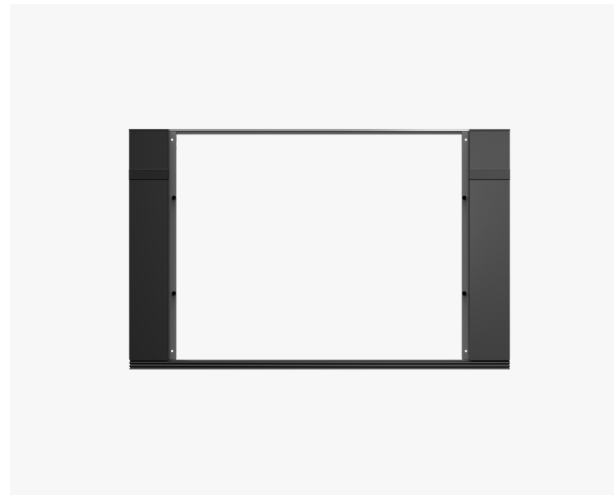

Contemporary Square Handle Kit for Integrated Refrigerator Freezer, 30"

Contemporary Square Handle Kit for Integrated Refrigerator Freezer, 2 Piece Compatible with RS3084W Pair with a Fisher and Paykel stainless steel door panel or cabinetry panel made by your cabinet maker

DIMENSIONS

Height	5/8
Width	28 5/8 & 25 7/16
Depth	1 5/8

SKU	25721
-----	-------

The product dimensions and specifications in this page apply to the specific product and model. Under our policy of continuous improvement, these dimensions and specifications may change at any time. You should therefore check with Fisher & Paykel's Customer Care Centre to ensure this page correctly describes the model currently available. ? Fisher & Paykel Appliances Ltd 2020

Contemporary Square Handle Kit for Integrated Refrigerator Freezer, 2 Piece Compatible with RS3084W Pair with a Fisher and Paykel stainless steel door panel or cabinetry panel made by your cabinet maker