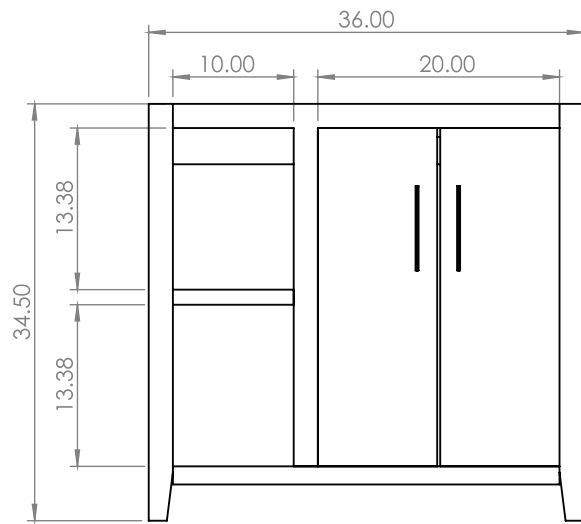

Vanity Combo
Combo de meuble-lavabo
LWBVT3722

FOREMOST®

LOCKWOOD COLLECTION

Vanity Combo
Combo de meuble-lavabo
LWBVT3722