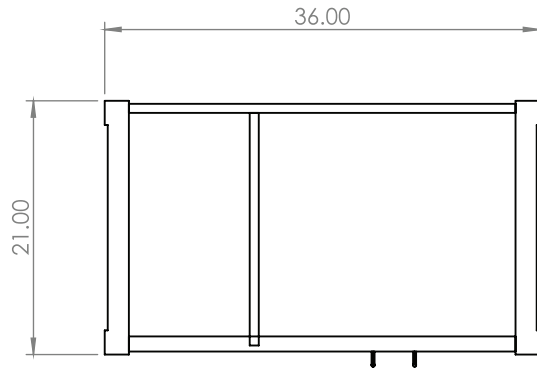

Vanity Combo
Combo de meuble-lavabo
LWBVT3722

FOREMOST®

LOCKWOOD COLLECTION

Vanity Combo
Combo de meuble-lavabo
LWBVT3722