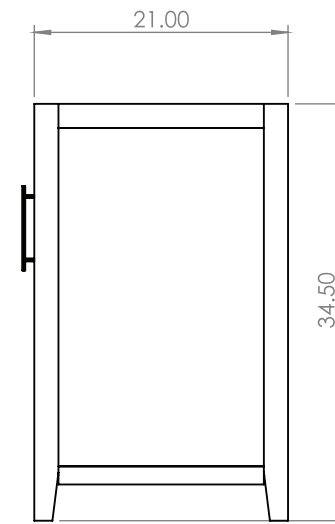

Vanity Combo
Combo de meuble-lavabo
LWBVT3722

FOREMOST®

LOCKWOOD COLLECTION

Vanity Combo
Combo de meuble-lavabo
LWBVT3722