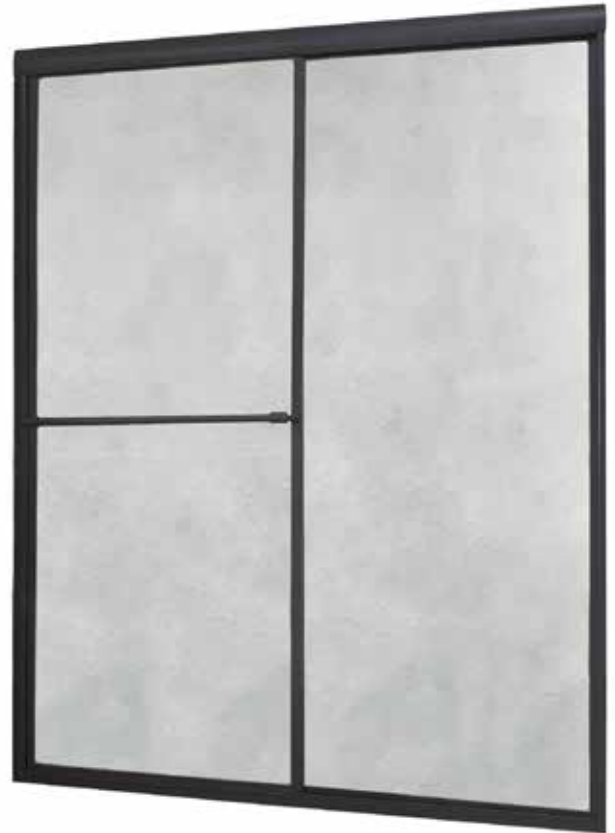

FRAMED SLIDING SHOWER DOOR

Model# TDSS6070-OB-OR

FITS OPENING 56" TO 60"W X 70"H

Obscure Glass

Oil Rubbed Bronze Finish

Tempered safety glass

An anodized aluminum frame

Towel bar on outside panel and knob on inside panel

Rounded header

Easy clean bottom track

Up to 3/4" adjustment for out of square walls

Doors are backed by a Limited Lifetime Warranty

WAMM®: We All Make Mistakes®! Program

Obscure

Oil Rubbed Bronze