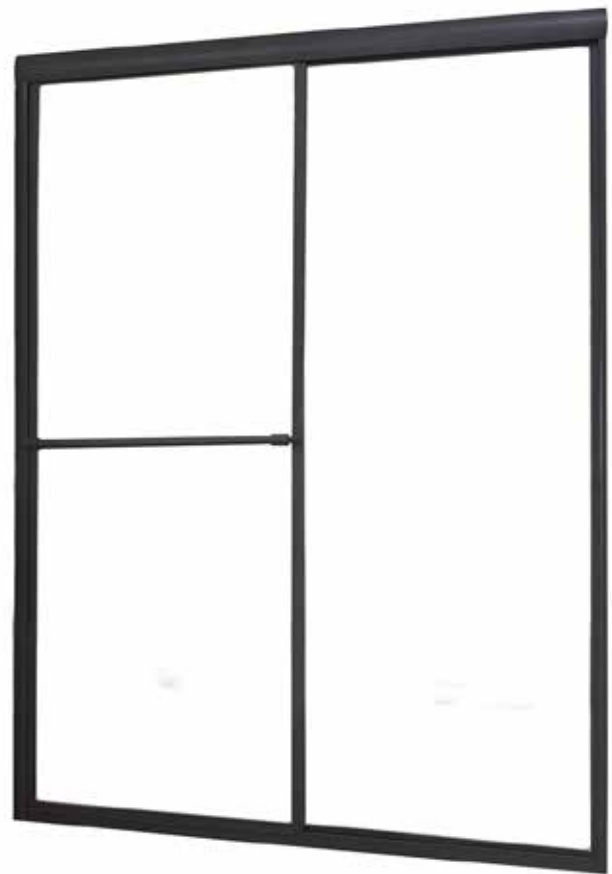

FRAMED SLIDING SHOWER DOOR

Model# TDSS6070-CL-OR

FITS OPENING 56" TO 60"W X 70"H

Clear Glass

Oil Rubbed Bronze Finish

Tempered safety glass

An anodized aluminum frame

Towel bar on outside panel and knob on inside panel

Rounded header

Easy clean bottom track

Up to 3/4" adjustment for out of square walls

Doors are backed by a Limited Lifetime Warranty

WAMM®: We All Make Mistakes®! Program

Clear

Oil Rubbed Bronze