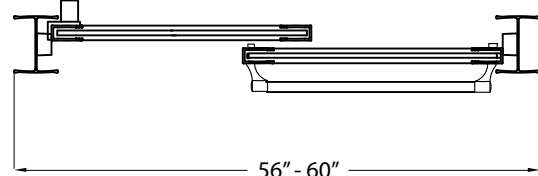

FRAMED SLIDING SHOWER DOOR

Model# TDSS6066-CL-BN

FITS OPENING 56" TO 60"W x 66"H

- Clear Glass
- Brushed Nickel Finish
- Tempered safety glass
- An anodized aluminum frame
- Towel bar on outside panel and knob on inside panel
- Rounded header
- Easy clean bottom track
- Up to 3/4" adjustment for out of square walls
- Doors are backed by a Limited Lifetime Warranty
- WAMM®: We All Make Mistakes®! Program

Clear

Brushed Nickel

66"

56" - 60"