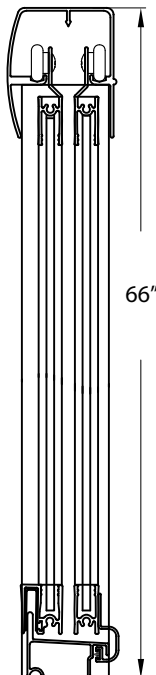

FRAMED SLIDING SHOWER DOOR

Model# TDSS6066-CL-BN

FITS OPENING 56" TO 60"W x 66"H

- Clear Glass
- Brushed Nickel Finish
- Tempered safety glass
- An anodized aluminum frame
- Towel bar on outside panel and knob on inside panel
- Rounded header
- Easy clean bottom track
- Up to 3/4" adjustment for out of square walls
- Doors are backed by a Limited Lifetime Warranty
- WAMM®: We All Make Mistakes®! Program

Clear

Brushed Nickel

66"

56" - 60"