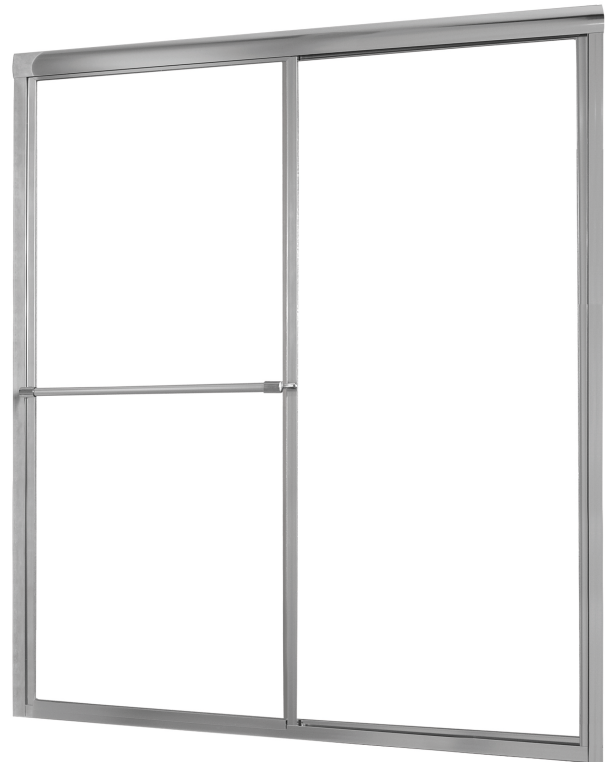

FRAMED SLIDING SHOWER DOOR

Model# TDSS5666-CL-SV

FITS OPENING 52" TO 56"W x 66"H

Clear Glass

Silver Finish

Tempered safety glass

An anodized aluminum frame

Towel bar on outside panel and knob on inside panel

Rounded header

Easy clean bottom track

Up to 3/4" adjustment for out of square walls

Doors are backed by a Limited Lifetime Warranty

WAMM®: We All Make Mistakes®! Program

Clear

Silver