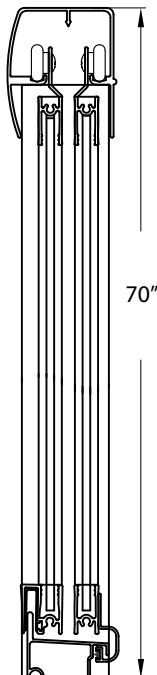

## FRAMED SLIDING SHOWER DOOR

Model# TDSS5270-CL-BN

FITS OPENING 48" TO 52"W x 70"H

Clear Glass

Brushed Nickel Finish

Tempered safety glass

An anodized aluminum frame

Towel bar on outside panel and knob on inside panel

Rounded header

Easy clean bottom track

Up to 3/4" adjustment for out of square walls

Doors are backed by a Limited Lifetime Warranty

WAMM®: We All Make Mistakes®! Program

Clear

Brushed Nickel

70"

48" - 52"