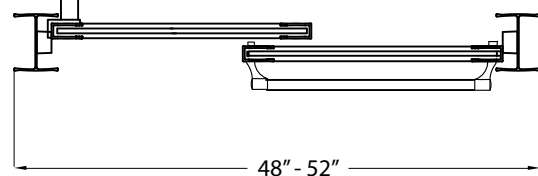

## FRAMED SLIDING SHOWER DOOR

Model# TDSS5270-CL-BN

FITS OPENING 48" TO 52"W x 70"H

Clear Glass

Brushed Nickel Finish

Tempered safety glass

An anodized aluminum frame

Towel bar on outside panel and knob on inside panel

Rounded header

Easy clean bottom track

Up to 3/4" adjustment for out of square walls

Doors are backed by a Limited Lifetime Warranty

WAMM®: We All Make Mistakes®! Program

Clear

Brushed Nickel

70"