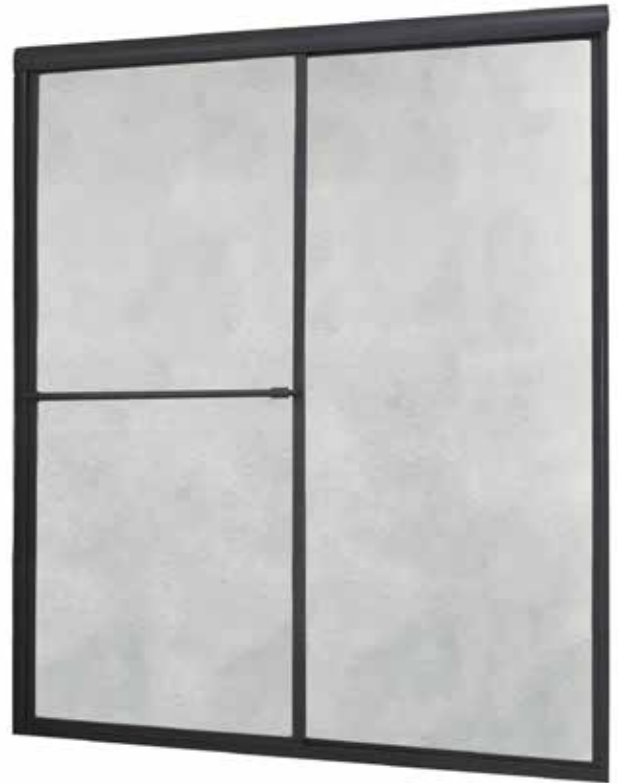

## FRAMED SLIDING SHOWER DOOR

Model# TDSS5266-OB-OR

FITS OPENING 48" TO 52"W x 66"H

- Obscure Glass
- Oil Rubbed Bronze Finish
- Tempered safety glass
- An anodized aluminum frame
- Towel bar on outside panel and knob on inside panel
- Rounded header
- Easy clean bottom track
- Up to 3/4" adjustment for out of square walls
- Doors are backed by a Limited Lifetime Warranty
- WAMM®: We All Make Mistakes®! Program

Obscure

Oil Rubbed Bronze