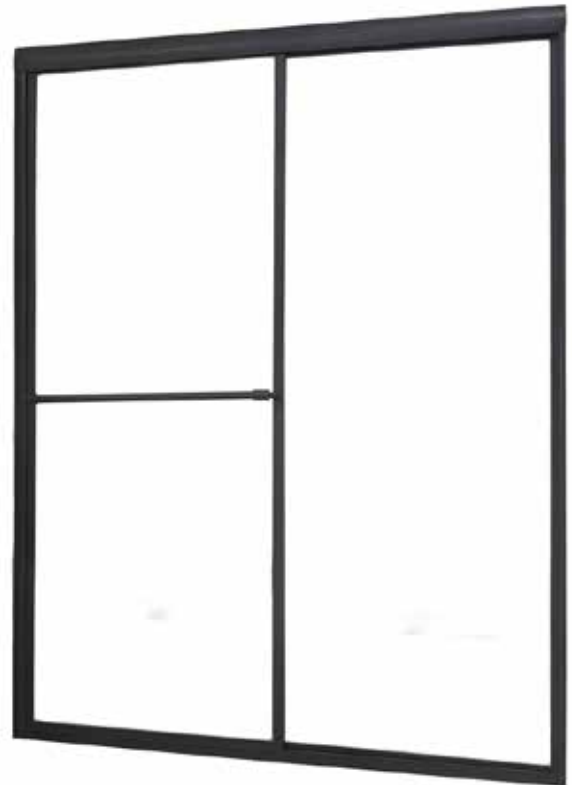

FRAMED SLIDING SHOWER DOOR

Model# TDSS5266-CL-OR

FITS OPENING 48" TO 52"W x 66"H

- Clear Glass
- Oil Rubbed Bronze Finish
- Tempered safety glass
- An anodized aluminum frame
- Towel bar on outside panel and knob on inside panel
- Rounded header
- Easy clean bottom track
- Up to 3/4" adjustment for out of square walls
- Doors are backed by a Limited Lifetime Warranty
- WAMM®: We All Make Mistakes®! Program

Clear

Oil Rubbed Bronze