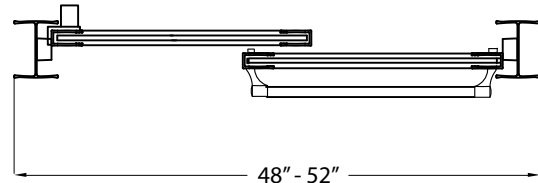

FRAMED SLIDING SHOWER DOOR

Model# TDSS5266-CL-BN

FITS OPENING 48" TO 52"W x 66"H

Clear Glass

Brushed Nickel Finish

Tempered safety glass

An anodized aluminum frame

Towel bar on outside panel and knob on inside panel

Rounded header

Easy clean bottom track

Up to 3/4" adjustment for out of square walls

Doors are backed by a Limited Lifetime Warranty

WAMM®: We All Make Mistakes®! Program

Clear

Brushed Nickel

66"

48" - 52"