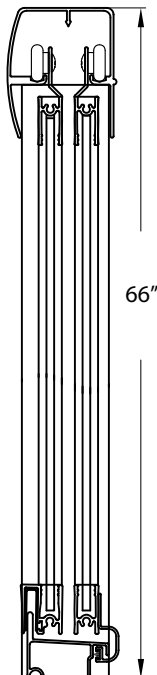

FRAMED SLIDING SHOWER DOOR

Model# TDSS5266-CL-BN

FITS OPENING 48" TO 52"W x 66"H

Clear Glass

Brushed Nickel Finish

Tempered safety glass

An anodized aluminum frame

Towel bar on outside panel and knob on inside panel

Rounded header

Easy clean bottom track

Up to 3/4" adjustment for out of square walls

Doors are backed by a Limited Lifetime Warranty

WAMM®: We All Make Mistakes®! Program

Clear

Brushed Nickel

66"

48" - 52"