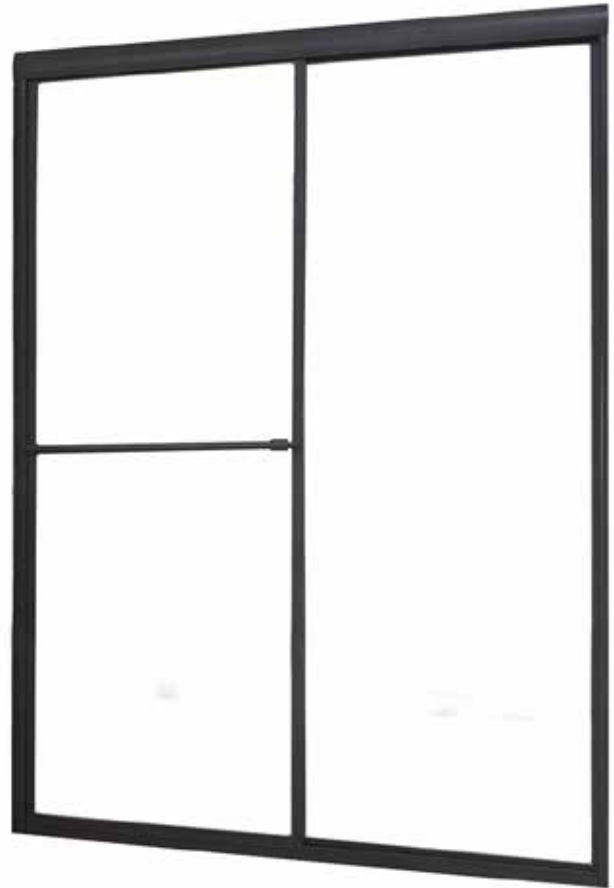

## FRAMED SLIDING SHOWER DOOR

Model# TDSS4870-CL-OR

FITS OPENING 44" TO 48"W X 70"H

Clear Glass

Oil Rubbed Bronze Finish

Tempered safety glass

An anodized aluminum frame

Towel bar on outside panel and knob on inside panel

Rounded header

Easy clean bottom track

Up to 3/4" adjustment for out of square walls

Doors are backed by a Limited Lifetime Warranty

WAMM®: We All Make Mistakes®! Program

Clear

Oil Rubbed Bronze