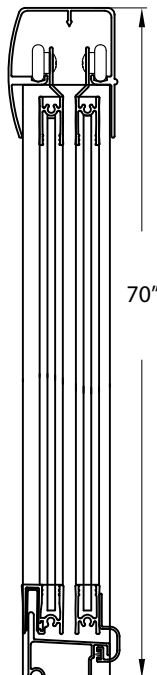

FRAMED SLIDING SHOWER DOOR

Model# TDSS4870-CL-BN

FITS OPENING 44" TO 48"W X 70"H

Clear Glass

Brushed Nickel Finish

Tempered safety glass

An anodized aluminum frame

Towel bar on outside panel and knob on inside panel

Rounded header

Easy clean bottom track

Up to 3/4" adjustment for out of square walls

Doors are backed by a Limited Lifetime Warranty

WAMM®: We All Make Mistakes®! Program

Clear

Brushed Nickel

70"

44" - 48"