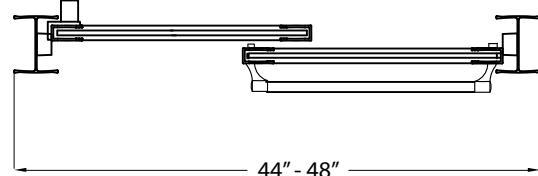

FRAMED SLIDING SHOWER DOOR

Model# TDSS4870-CL-BN

FITS OPENING 44" TO 48"W X 70"H

Clear Glass

Brushed Nickel Finish

Tempered safety glass

An anodized aluminum frame

Towel bar on outside panel and knob on inside panel

Rounded header

Easy clean bottom track

Up to 3/4" adjustment for out of square walls

Doors are backed by a Limited Lifetime Warranty

WAMM®: We All Make Mistakes®! Program

Clear

Brushed Nickel

70"