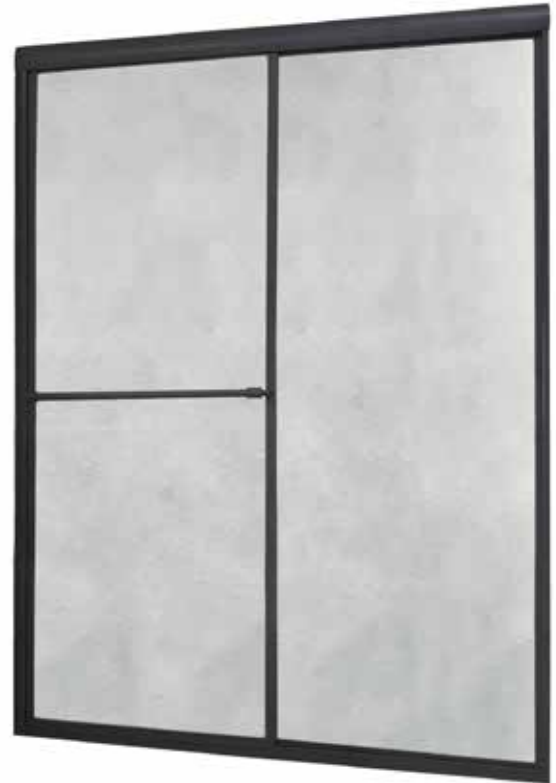

## FRAMED SLIDING SHOWER DOOR

Model# TDSS4470-OB-OR

FITS OPENING 40" TO 44"W x 70"H

Obscure Glass

Oil Rubbed Bronze Finish

Tempered safety glass

An anodized aluminum frame

Towel bar on outside panel and knob on inside panel

Rounded header

Easy clean bottom track

Up to 3/4" adjustment for out of square walls

Doors are backed by a Limited Lifetime Warranty

WAMM®: We All Make Mistakes®! Program

Obscure

Oil Rubbed Bronze