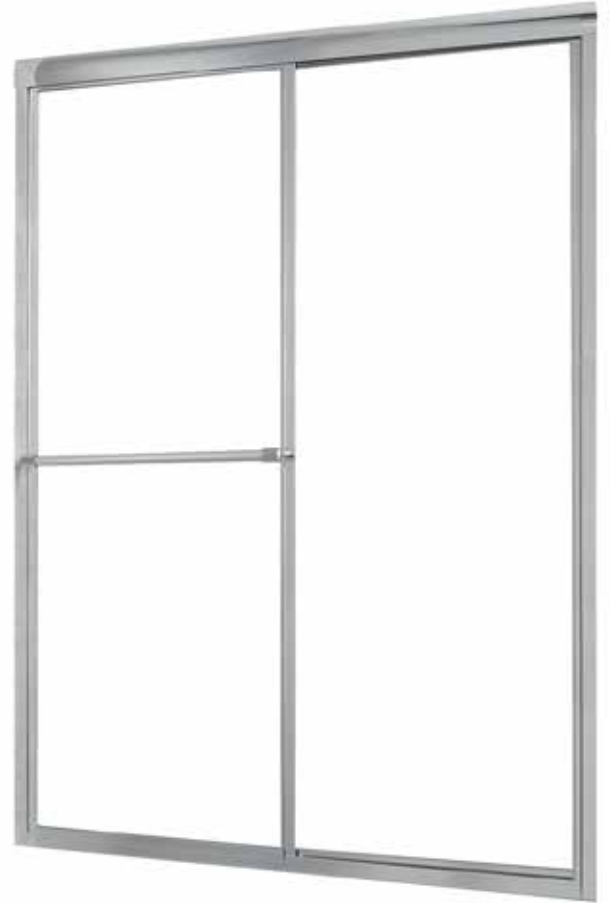

FRAMED SLIDING SHOWER DOOR

Model# TDSS4470-CL-SV

FITS OPENING 40" TO 44"W X 70"H

Clear Glass

Silver Finish

Tempered safety glass

An anodized aluminum frame

Towel bar on outside panel and knob on inside panel

Rounded header

Easy clean bottom track

Up to 3/4" adjustment for out of square walls

Doors are backed by a Limited Lifetime Warranty

WAMM®: We All Make Mistakes®! Program

Clear

Silver