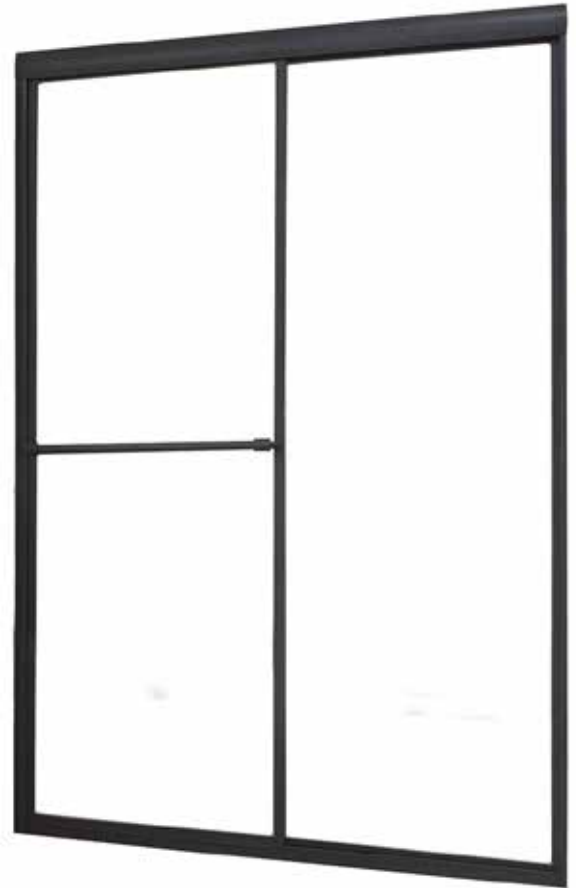

FRAMED SLIDING SHOWER DOOR

Model# TDSS4470-CL-OR

FITS OPENING 40" TO 44"W X 70"H

- Clear Glass
- Oil Rubbed Bronze Finish
- Tempered safety glass
- An anodized aluminum frame
- Towel bar on outside panel and knob on inside panel
- Rounded header
- Easy clean bottom track
- Up to 3/4" adjustment for out of square walls
- Doors are backed by a Limited Lifetime Warranty
- WAMM®: We All Make Mistakes®! Program

Clear

Oil Rubbed Bronze