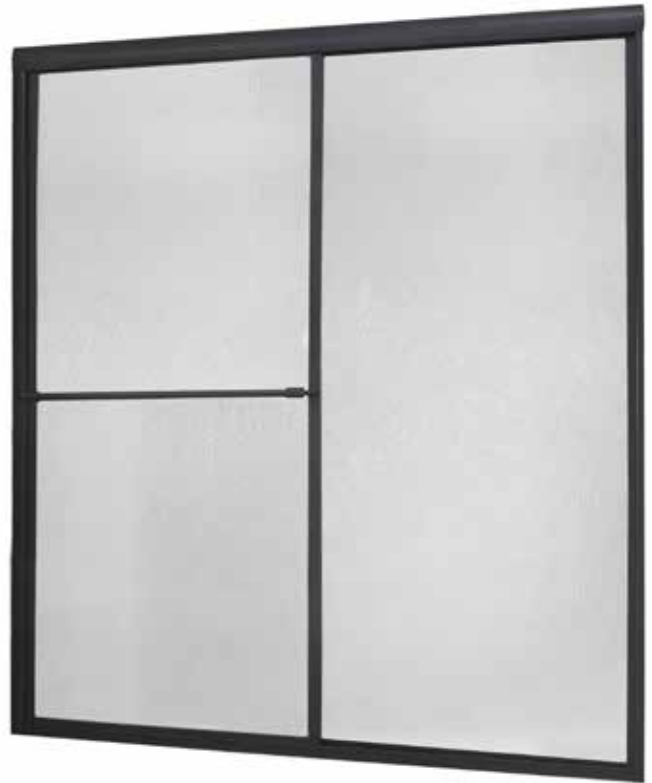

## FRAMED SLIDING SHOWER DOOR

Model# TDSS4466-RN-OR

FITS OPENING 40" TO 44"W x 66"H

Rain Glass

Oil Rubbed Bronze Finish

Tempered safety glass

An anodized aluminum frame

Towel bar on outside panel and knob on inside panel

Rounded header

Easy clean bottom track

Up to 3/4" adjustment for out of square walls

Doors are backed by a Limited Lifetime Warranty

WAMM®: We All Make Mistakes®! Program

Rain

Oil Rubbed Bronze