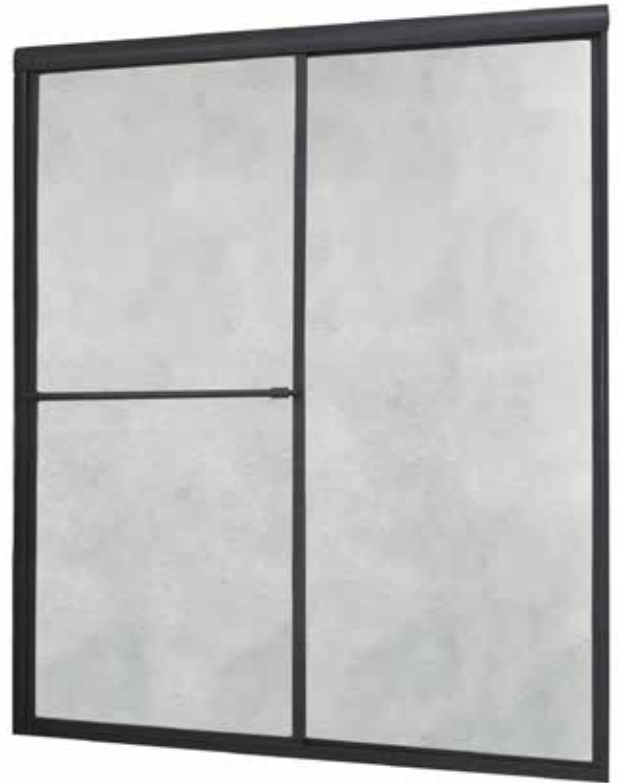

FRAMED SLIDING SHOWER DOOR

Model# TDSS4466-OB-OR

FITS OPENING 40" TO 44"W x 66"H

- Obscure Glass
- Oil Rubbed Bronze Finish
- Tempered safety glass
- An anodized aluminum frame
- Towel bar on outside panel and knob on inside panel
- Rounded header
- Easy clean bottom track
- Up to 3/4" adjustment for out of square walls
- Doors are backed by a Limited Lifetime Warranty
- WAMM®: We All Make Mistakes®! Program

Obscure

Oil Rubbed Bronze