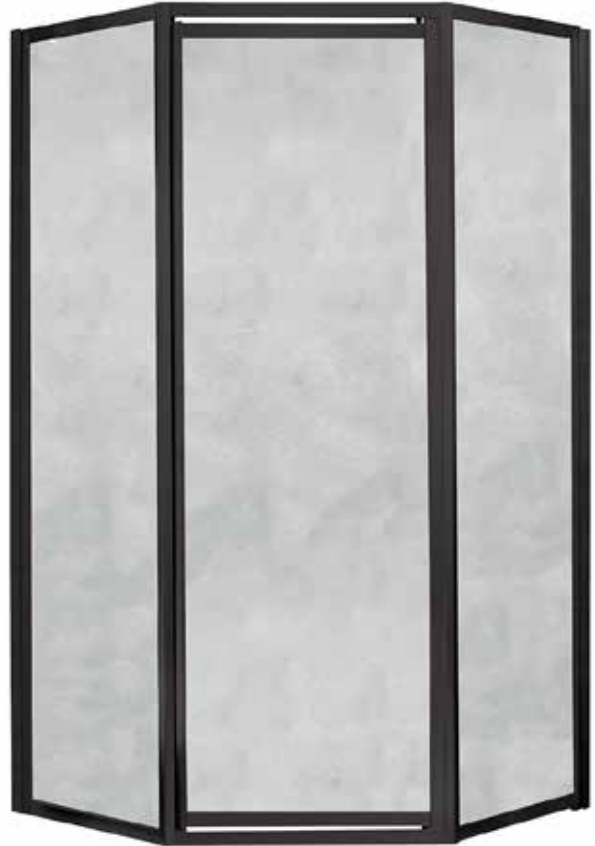

FRAMED NEO-ANGLE SHOWER DOOR

Model# TDNA0570-OB-OR

FITS OPENING 18-1/2" X 24" X 18-1/2" X 70"H

- Obscure Glass
- Oil Rubbed Bronze Finish
- Tempered safety glass
- An anodized aluminum frame
- Integrated door handle for seamless look
- Full length magnetic closure for optimal seal
- Flexible orientation - right or left hand pivot
- Up to 1/2" adjustment for out of square walls
- Easy to install - No cutting necessary
- Doors are backed by a Limited Lifetime Warranty

Obscure

Oil Rubbed Bronze