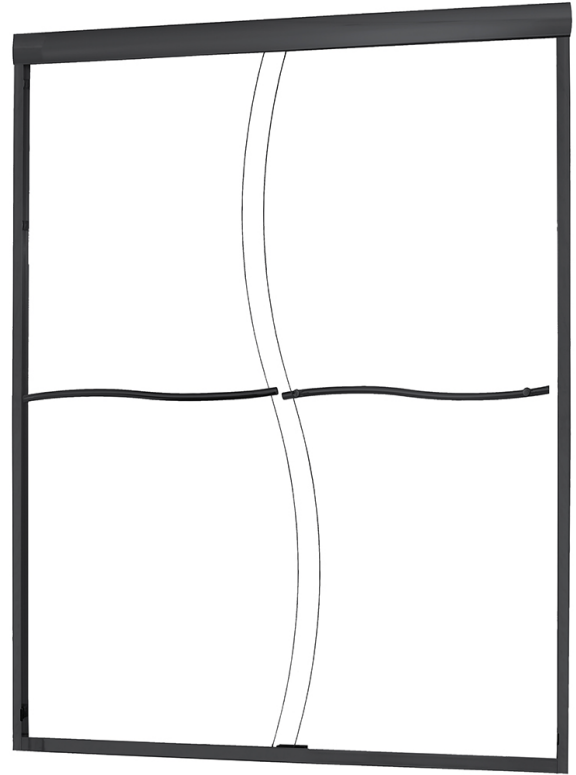

## FRAMELESS S-CUT SLIDING SHOWER DOOR

Model# MRSS6072-CS-OR

FITS OPENING 58" TO 60"W X 72"H

- Clear Glass
- Oil Rubbed Bronze Finish
- 3/8" tempered safety glass
- Through-the-glass decorative towel bars
- An elegantly styled header
- Safe Slider™ clip keeps doors gliding smooth
- Up to 3/4" adjustment for out of square walls
- Doors are backed by a Limited Lifetime Warranty
- H2OFF® Clean Glass Technology is applied to the inside surface of the glass.
- Backed by a 10-Year Warranty
- WAMM® : We All Make Mistakes® ! Program

Clear

Oil Rubbed Bronze