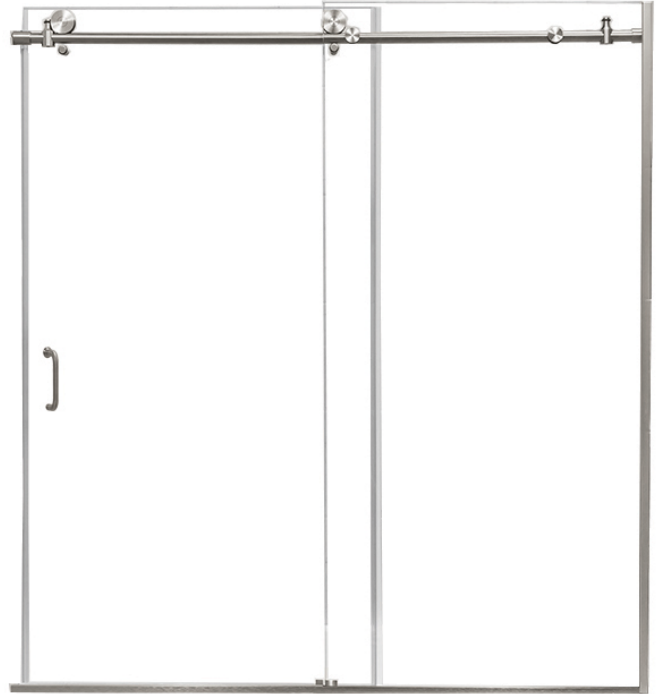

3/8" FRAMELESS ROLLER TUB DOOR

Model #: MRRL6062-CL-BN

FITS OPENING: 56" to 60"W x 62"H

Clear Glass

Brushed Nickel Finish

3/8" tempered safety glass

One operating panel and one fixed panel

Through-the-glass handle

An elegantly styled header

Up to 3/8" adjustment for out of square walls

Doors are backed by a Limited Lifetime Warranty

H2OFF® Clean Glass Technology is applied to the inside surface of the glass. Backed by a 10-Year Warranty

WAMM®: We All Make Mistakes®! Program