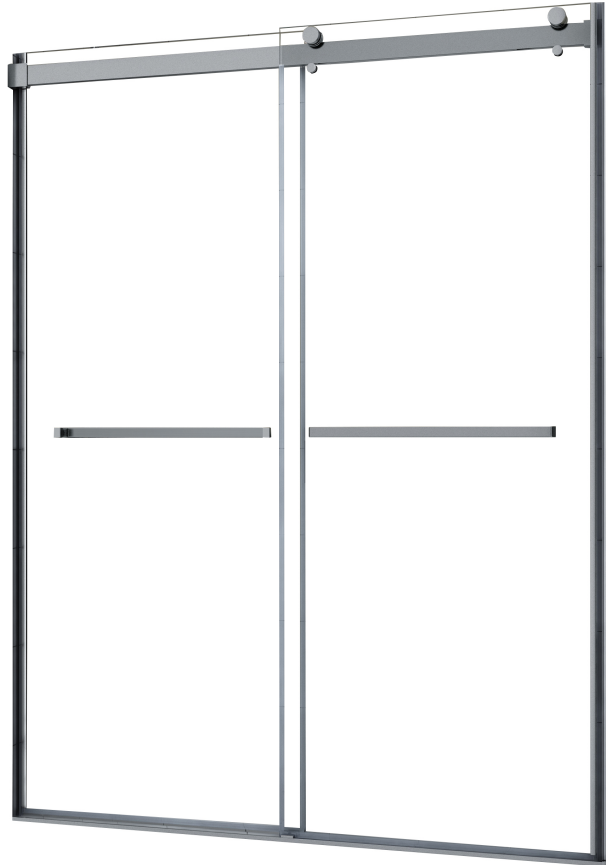

5/16" FRAMELESS DOUBLE ROLLER SHOWER DOOR

Model #: LGDR6076-CL-BN

FITS OPENING: 55" to 59"W x 76"H

ENTRY WALK-THROUGH OPENING: 23 1/2" - 27 1/2"

Clear Glass

Brushed Nickel Finish

5/16" tempered safety glass

Smooth operating rollers in coordinating finish

Two towel bars

Two operating panels

An elegantly styled header

Doors are backed by a Limited Lifetime Warranty

H2OFF® Clean Glass Technology is applied to the inside surface of the glass. Backed by a 10-Year Warranty,

WAMM® : We All Make Mistakes® ! Program