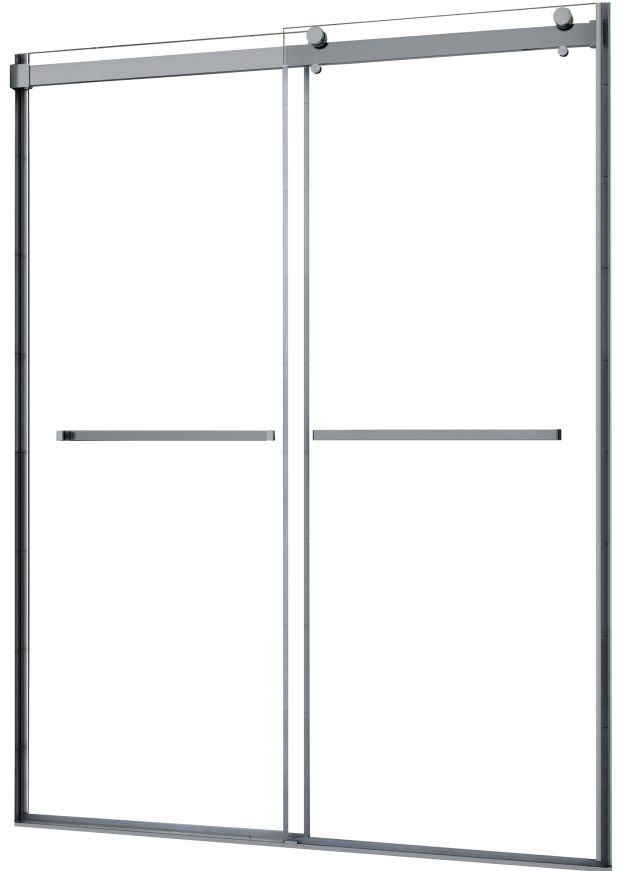

5/16" FRAMELESS DOUBLE ROLLER SHOWER DOOR

Model #: LGDR4876-CL-BN

FITS OPENING: 43" to 47"W x 76"H

ENTRY WALK-THROUGH OPENING: 17 1/2" - 21 1/2"

Clear Glass

Brushed Nickel Finish

5/16" tempered safety glass

Smooth operating rollers in coordinating finish

Two towel bars

Two operating panels

An elegantly styled header

Doors are backed by a Limited Lifetime Warranty

H2OFF® clean glass technology is applied to the inside surface of the glass. Backed by a 10-Year Warranty,

WAMM® : We All Make Mistakes® ! Program