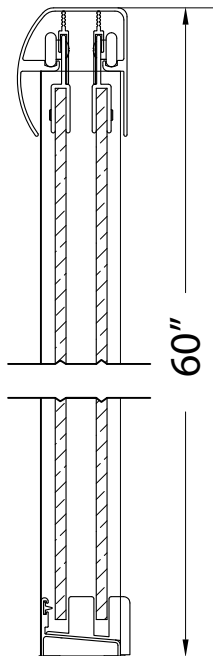

## FRAMELESS SLIDING TUB DOOR

Model# CVST6060-RN-SV

FITS OPENING 56" TO 60"W X 60"H

- Rain Glass
- Silver Finish
- 1/4" tempered safety glass
- An anodized aluminum frame
- Through-the-glass towel bars and hangers
- An elegantly styled header
- Safe Slider™ clip keeps doors gliding smooth
- Bottom track designed for easy cleaning
- Up to 3/4" adjustment for out of square walls
- Doors are backed by a Limited Lifetime Warranty
- H2OFF® Clean Glass Technology is applied to the insidesurface of the glass
- Backed by a 10-Year Warranty
- WAMM® : We All Make Mistakes® ! Program

Rain

Silver

60"

56" - 60"

1/4"