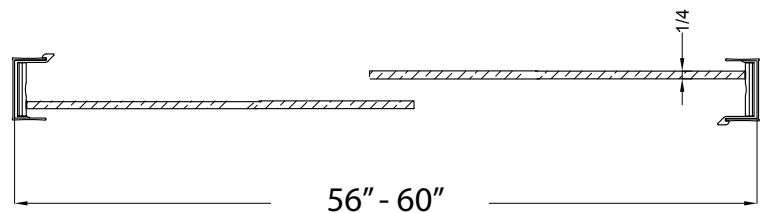

## FRAMELESS SLIDING TUB DOOR

Model# CVST6060-RN-SV

FITS OPENING 56" TO 60"W X 60"H

- Rain Glass
- Silver Finish
- 1/4" tempered safety glass
- An anodized aluminum frame
- Through-the-glass towel bars and hangers
- An elegantly styled header
- Safe Slider™ clip keeps doors gliding smooth
- Bottom track designed for easy cleaning
- Up to 3/4" adjustment for out of square walls
- Doors are backed by a Limited Lifetime Warranty
- H2OFF® Clean Glass Technology is applied to the insidesurface of the glass
- Backed by a 10-Year Warranty
- WAMM® : We All Make Mistakes® ! Program

Rain

Silver

60"

56" - 60"

1/4"