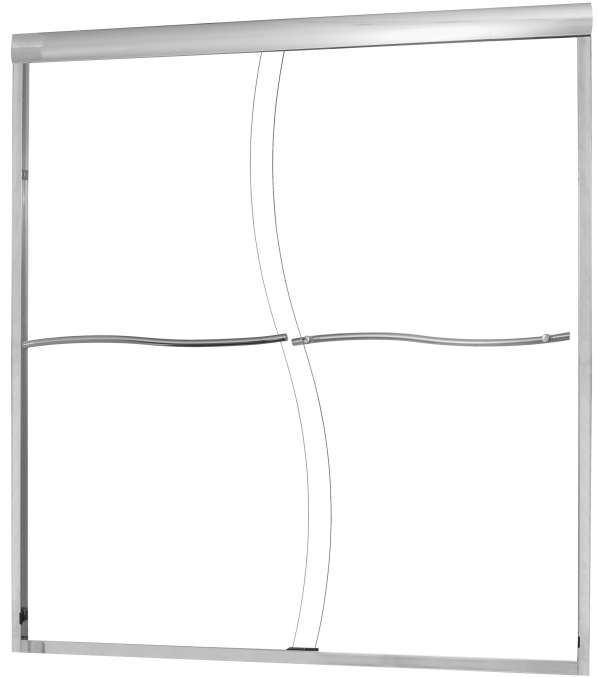

FRAMELESS S-CUT SLIDING TUB DOOR

Model# CVST6060-CS-SV

FITS OPENING 56" TO 60"W X 60"H

Clear Glass

Silver Finish

1/4" tempered safety glass

An anodized aluminum frame

Through-the-glass towel bars and hangers

An elegantly styled header

Safe Slider™ clip keeps doors gliding smooth

Bottom track designed for easy cleaning

Up to 3/4" adjustment for out of square walls

Doors are backed by a Limited Lifetime Warranty

H2OFF® Clean Glass Technology is applied to the insidesurface of the glass

Backed by a 10-Year Warranty

WAMM® : We All Make Mistakes® ! Program

Clear

Silver

60"

56" - 60"

1/4"