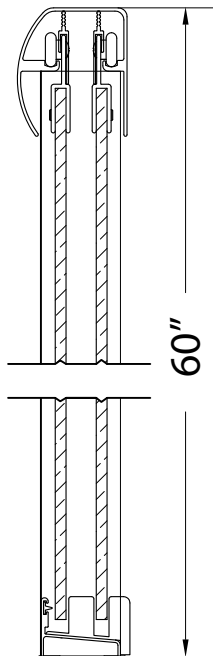

FRAMELESS S-CUT SLIDING TUB DOOR

Model# CVST6060-CS-SV

FITS OPENING 56" TO 60"W X 60"H

Clear Glass

Silver Finish

1/4" tempered safety glass

An anodized aluminum frame

Through-the-glass towel bars and hangers

An elegantly styled header

Safe Slider™ clip keeps doors gliding smooth

Bottom track designed for easy cleaning

Up to 3/4" adjustment for out of square walls

Doors are backed by a Limited Lifetime Warranty

H2OFF® Clean Glass Technology is applied to the insidesurface of the glass

Backed by a 10-Year Warranty

WAMM® : We All Make Mistakes® ! Program

Clear

Silver

60"

56" - 60"

1/4"