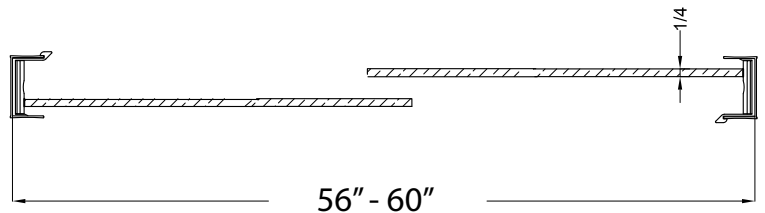

FRAMELESS S-CUT SLIDING TUB DOOR

Model# CVST6060-CS-SV

FITS OPENING 56" TO 60"W X 60"H

Clear Glass

Silver Finish

1/4" tempered safety glass

An anodized aluminum frame

Through-the-glass towel bars and hangers

An elegantly styled header

Safe Slider™ clip keeps doors gliding smooth

Bottom track designed for easy cleaning

Up to 3/4" adjustment for out of square walls

Doors are backed by a Limited Lifetime Warranty

H2OFF® Clean Glass Technology is applied to the insidesurface of the glass

Backed by a 10-Year Warranty

WAMM® : We All Make Mistakes® ! Program

Clear

Silver

60"

56" - 60"

1/4"