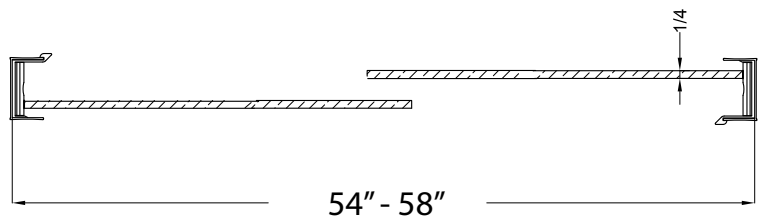

FRAMELESS SLIDING TUB DOOR

Model# CVST5855-RN-BN

FITS OPENING 54" TO 58"W X 55"H

- Rain Glass
- Oil Rubbed Bronze Finish
- 1/4" tempered safety glass
- An anodized aluminum frame
- Through-the-glass towel bars and hangers
- An elegantly styled header
- Safe Slider™ clip keeps doors gliding smooth
- Bottom track designed for easy cleaning
- Up to 3/4" adjustment for out of square walls
- Doors are backed by a Limited Lifetime Warranty
- H2OFF® Clean Glass Technology is applied to the insidesurface of the glass
- Backed by a 10-Year Warranty
- WAMM® : We All Make Mistakes® ! Program

Rain

Oil Rubbed Bronze

55"

54" - 58"

1/4"