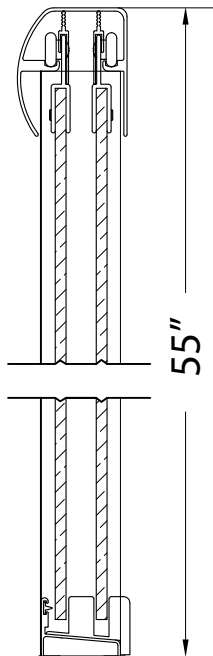

FRAMELESS SLIDING TUB DOOR

Model# CVST5855-RN-BN

FITS OPENING 54" TO 58"W X 55"H

- Rain Glass
- Oil Rubbed Bronze Finish
- 1/4" tempered safety glass
- An anodized aluminum frame
- Through-the-glass towel bars and hangers
- An elegantly styled header
- Safe Slider™ clip keeps doors gliding smooth
- Bottom track designed for easy cleaning
- Up to 3/4" adjustment for out of square walls
- Doors are backed by a Limited Lifetime Warranty
- H2OFF® Clean Glass Technology is applied to the insidesurface of the glass
- Backed by a 10-Year Warranty
- WAMM® : We All Make Mistakes® ! Program

Rain

Oil Rubbed Bronze

55"

54" - 58"

1/4"