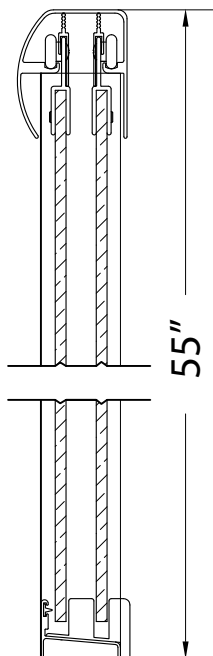

## FRAMELESS SLIDING TUB DOOR

Model# CVST5455-CL-SV

FITS OPENING 50" TO 54"W X 55"H

Clear Glass

Silver Finish

1/4" tempered safety glass

An anodized aluminum frame

Through-the-glass towel bars and hangers

An elegantly styled header

Safe Slider™ clip keeps doors gliding smooth

Bottom track designed for easy cleaning

Up to 3/4" adjustment for out of square walls

Doors are backed by a Limited Lifetime Warranty

H2OFF® Clean Glass Technology is applied to the insidesurface of the glass

Backed by a 10-Year Warranty

WAMM® : We All Make Mistakes ! Program

Clear

Silver

55"

50" - 54"

1/4"