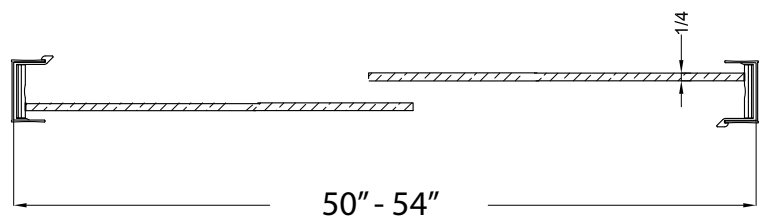

An elegantly styled header

Safe Slider™ clip keeps doors gliding smooth

Bottom track designed for easy cleaning

Up to 3/4" adjustment for out of square walls

Doors are backed by a Limited Lifetime Warranty

H2OFF® Clean Glass Technology is applied to the insidesurface of the glass

Backed by a 10-Year Warranty

WAMM® : We All Make Mistakes ! Program

Clear

Silver

55"

50" - 54"

1/4"