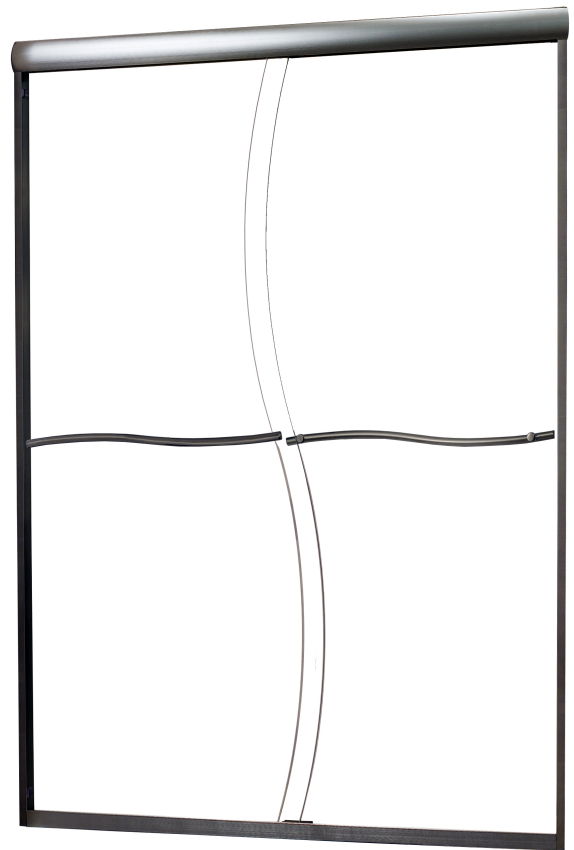

FRAMELESS S-CUT SLIDING SHOWER DOOR

Model# CVSS6072-CS-BN

FITS OPENING 58" TO 60"W X 72"H

Clear Glass

Brushed Nickel Finish

1/4" tempered safety glass

An anodized aluminum frame

Through-the-glass towel bars and hangers

An elegantly styled header

Safe Slider™ clip keeps doors gliding smooth

Bottom track designed for easy cleaning

Up to 3/4" adjustment for out of square walls

Doors are backed by a Limited Lifetime Warranty

H2OFF® Clean Glass Technology is applied to the insidesurface of the glass

Backed by a 10-Year Warranty

WAMM® : We All Make Mistakes ! Program

Clear

Brushed Nickel

72"

58" - 60"

1/4"