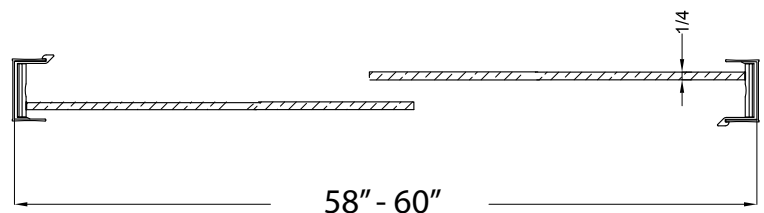

FRAMELESS S-CUT SLIDING SHOWER DOOR

Model# CVSS6072-CS-BN

FITS OPENING 58" TO 60"W X 72"H

Clear Glass

Brushed Nickel Finish

1/4" tempered safety glass

An anodized aluminum frame

Through-the-glass towel bars and hangers

An elegantly styled header

Safe Slider™ clip keeps doors gliding smooth

Bottom track designed for easy cleaning

Up to 3/4" adjustment for out of square walls

Doors are backed by a Limited Lifetime Warranty

H2OFF® Clean Glass Technology is applied to the insidesurface of the glass

Backed by a 10-Year Warranty

WAMM® : We All Make Mistakes ! Program

Clear

Brushed Nickel

72"

58" - 60"

1/4"