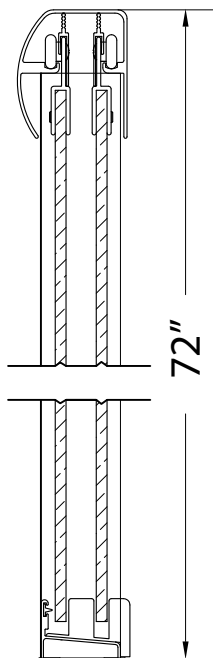

FRAMELESS S-CUT SLIDING SHOWER DOOR

Model# CVSS6072-CS-BN

FITS OPENING 58" TO 60"W X 72"H

Clear Glass

Brushed Nickel Finish

1/4" tempered safety glass

An anodized aluminum frame

Through-the-glass towel bars and hangers

An elegantly styled header

Safe Slider™ clip keeps doors gliding smooth

Bottom track designed for easy cleaning

Up to 3/4" adjustment for out of square walls

Doors are backed by a Limited Lifetime Warranty

H2OFF® Clean Glass Technology is applied to the insidesurface of the glass

Backed by a 10-Year Warranty

WAMM® : We All Make Mistakes ! Program

Clear

Brushed Nickel

72"

58" - 60"

1/4"